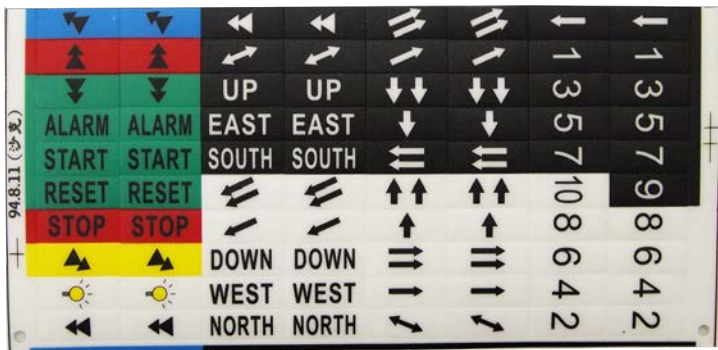

LEGEND SHEETS

Summit Series SK2400/TM2200HT

TELECHIEF® SERIES TM2000/4000/6000

Summit Series SK2500

For the TM2000, 4000, and 6000 the button area on the faceplate is clear, the button legend is applied to the underside of the faceplate before applying the faceplate to the transmitter.

Each kit contains (1) faceplate and (1) legend sheet.

Control Chief Corporation
200 Williams Street
Bradford, PA 16701

800-233-3016
814-362-6811
Fax: 814-368-4133