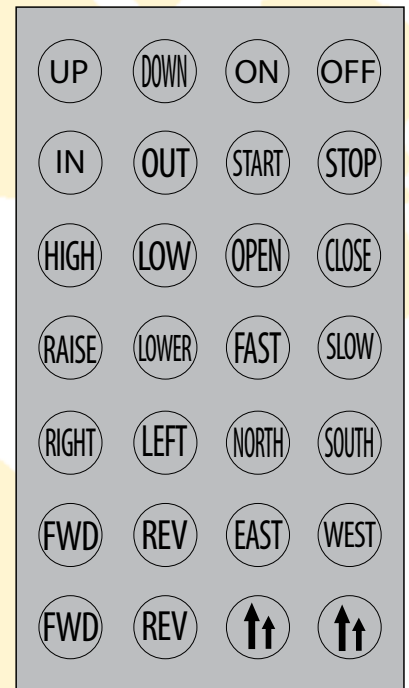

## SUMMIT SERIES SK2500

## TELECHIEF® SERIES TM2000/4000/6000

For the TM2000, 4000, and 6000 the button area on the faceplate is clear, the button legend is applied to the underside of the faceplate before applying the faceplate to the transmitter.